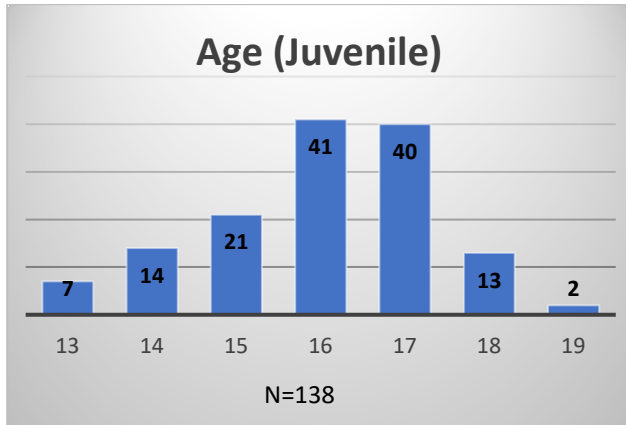

Daily Data Dashboard – July 21, 2023

Demographics for JTDC Population

Friday Morning Midnight Count

Total # of probation Involved youth¹: 1,247

¹ Probation Active: Any youth who is pending sentencing with an active social history, has been formally placed on probation or supervision with Cook County Juvenile Probation on the date of the report.

*Age, Gender and Race for Criminal Court population (N=1) is not represented in this report.

Data sources: cFive Supervisor – Probation Population and RMIS – JTDC Population

Daily Data Dashboard – July 21, 2023
Demographics for JTDC Population
Friday Morning Midnight Count