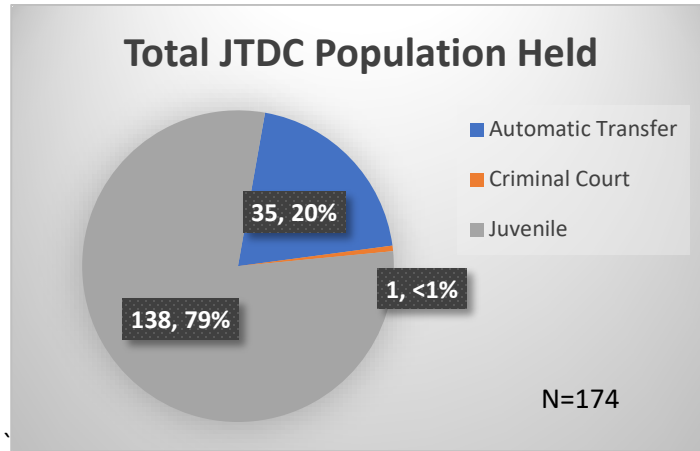

Daily Data Dashboard – July 21, 2023

Demographics for JTDC Population

Friday Morning Midnight Count

Total # of probation Involved youth¹: 1,247

¹ Probation Active: Any youth who is pending sentencing with an active social history, has been formally placed on probation or supervision with Cook County Juvenile Probation on the date of the report.

*Age, Gender and Race for Criminal Court population (N=1) is not represented in this report.

Data sources: cFive Supervisor – Probation Population and RMIS – JTDC Population

Daily Data Dashboard – July 21, 2023
Demographics for JTDC Population
Friday Morning Midnight Count