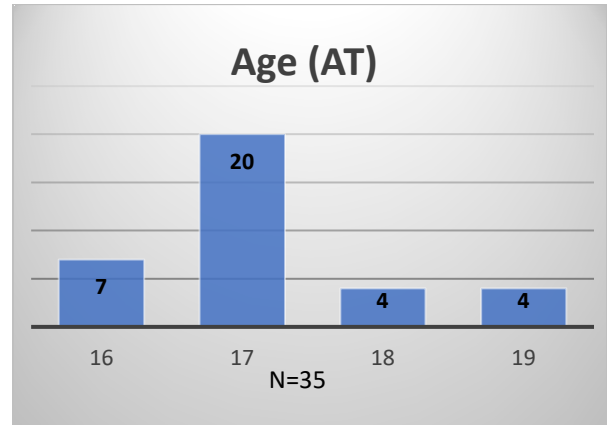

Daily Data Dashboard – July 21, 2023

Demographics for JTDC Population

Friday Morning Midnight Count

Total # of probation Involved youth¹: 1,247

¹ Probation Active: Any youth who is pending sentencing with an active social history, has been formally placed on probation or supervision with Cook County Juvenile Probation on the date of the report.

*Age, Gender and Race for Criminal Court population (N=1) is not represented in this report.

Data sources: cFive Supervisor – Probation Population and RMIS – JTDC Population

Daily Data Dashboard – July 21, 2023
Demographics for JTDC Population
Friday Morning Midnight Count