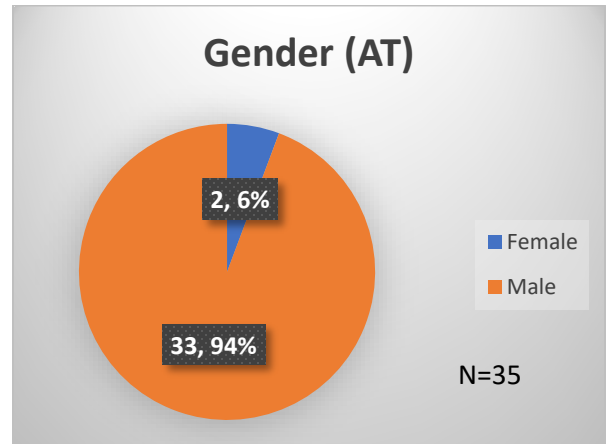

Daily Data Dashboard – July 21, 2023

Demographics for JTDC Population

Friday Morning Midnight Count

Total # of probation Involved youth¹: 1,247

¹ Probation Active: Any youth who is pending sentencing with an active social history, has been formally placed on probation or supervision with Cook County Juvenile Probation on the date of the report.

*Age, Gender and Race for Criminal Court population (N=1) is not represented in this report.

Data sources: cFive Supervisor – Probation Population and RMIS – JTDC Population

Daily Data Dashboard – July 21, 2023
Demographics for JTDC Population
Friday Morning Midnight Count