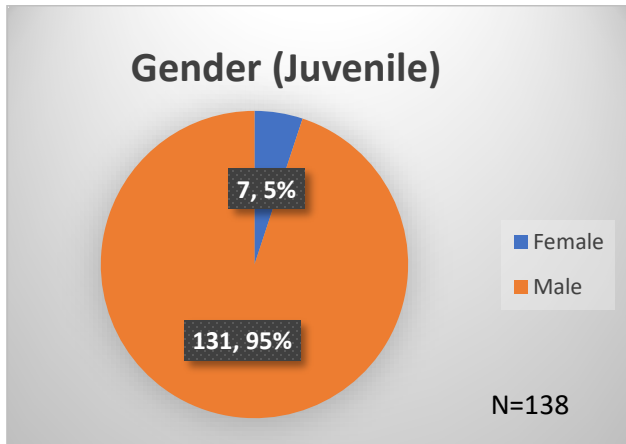

Daily Data Dashboard – July 21, 2023

Demographics for JTDC Population

Friday Morning Midnight Count

Total # of probation Involved youth¹: 1,247

¹ Probation Active: Any youth who is pending sentencing with an active social history, has been formally placed on probation or supervision with Cook County Juvenile Probation on the date of the report.

*Age, Gender and Race for Criminal Court population (N=1) is not represented in this report.

Data sources: cFive Supervisor – Probation Population and RMIS – JTDC Population

Daily Data Dashboard – July 21, 2023
Demographics for JTDC Population
Friday Morning Midnight Count